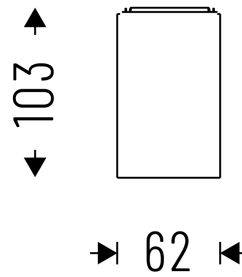

ARKEON 2.0 CLD Low Power

CODE		FLUX	SIZE	CERTIFICATIONS
46DR30CLDK4	30W 4000K	2970lm	1408mm	   

Optic

Direct emission with CLD technology diffuser (collimated diffuser UGR<16).

Body

Aluminum with epoxy powder coating.